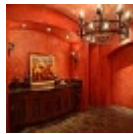

*222 Beech Santa Rosa Valley, California*

YOUR PRIVATE RETREAT

OFFERED AT: \$6,900,000

Through the massive wooden gates, along the stone walls, discover this dramatic and elegant estate. Offering uncompromising opulence for indoor and outdoor lifestyles from the infinity-edge spa pool with cascading waterfall and city views to the inner courtyard outdoor fireplace, a second pool with swim up bar, full outdoor kitchen and 'Juliet' balconies to complete the ambiance. A floor plan of 9,600+/- sf. encompasses a luxurious master suite, spa bath and private patio. A social room offers full bar amenities connecting suite, plus two more bedroom suites. Exceptional chef's kitchen off the great room and wine cave for intimate entertaining. The villa offers a media room with round bar, an exercise suite and massage room. This private estate is near Fountaingrove and Mayacama Country Clubs.